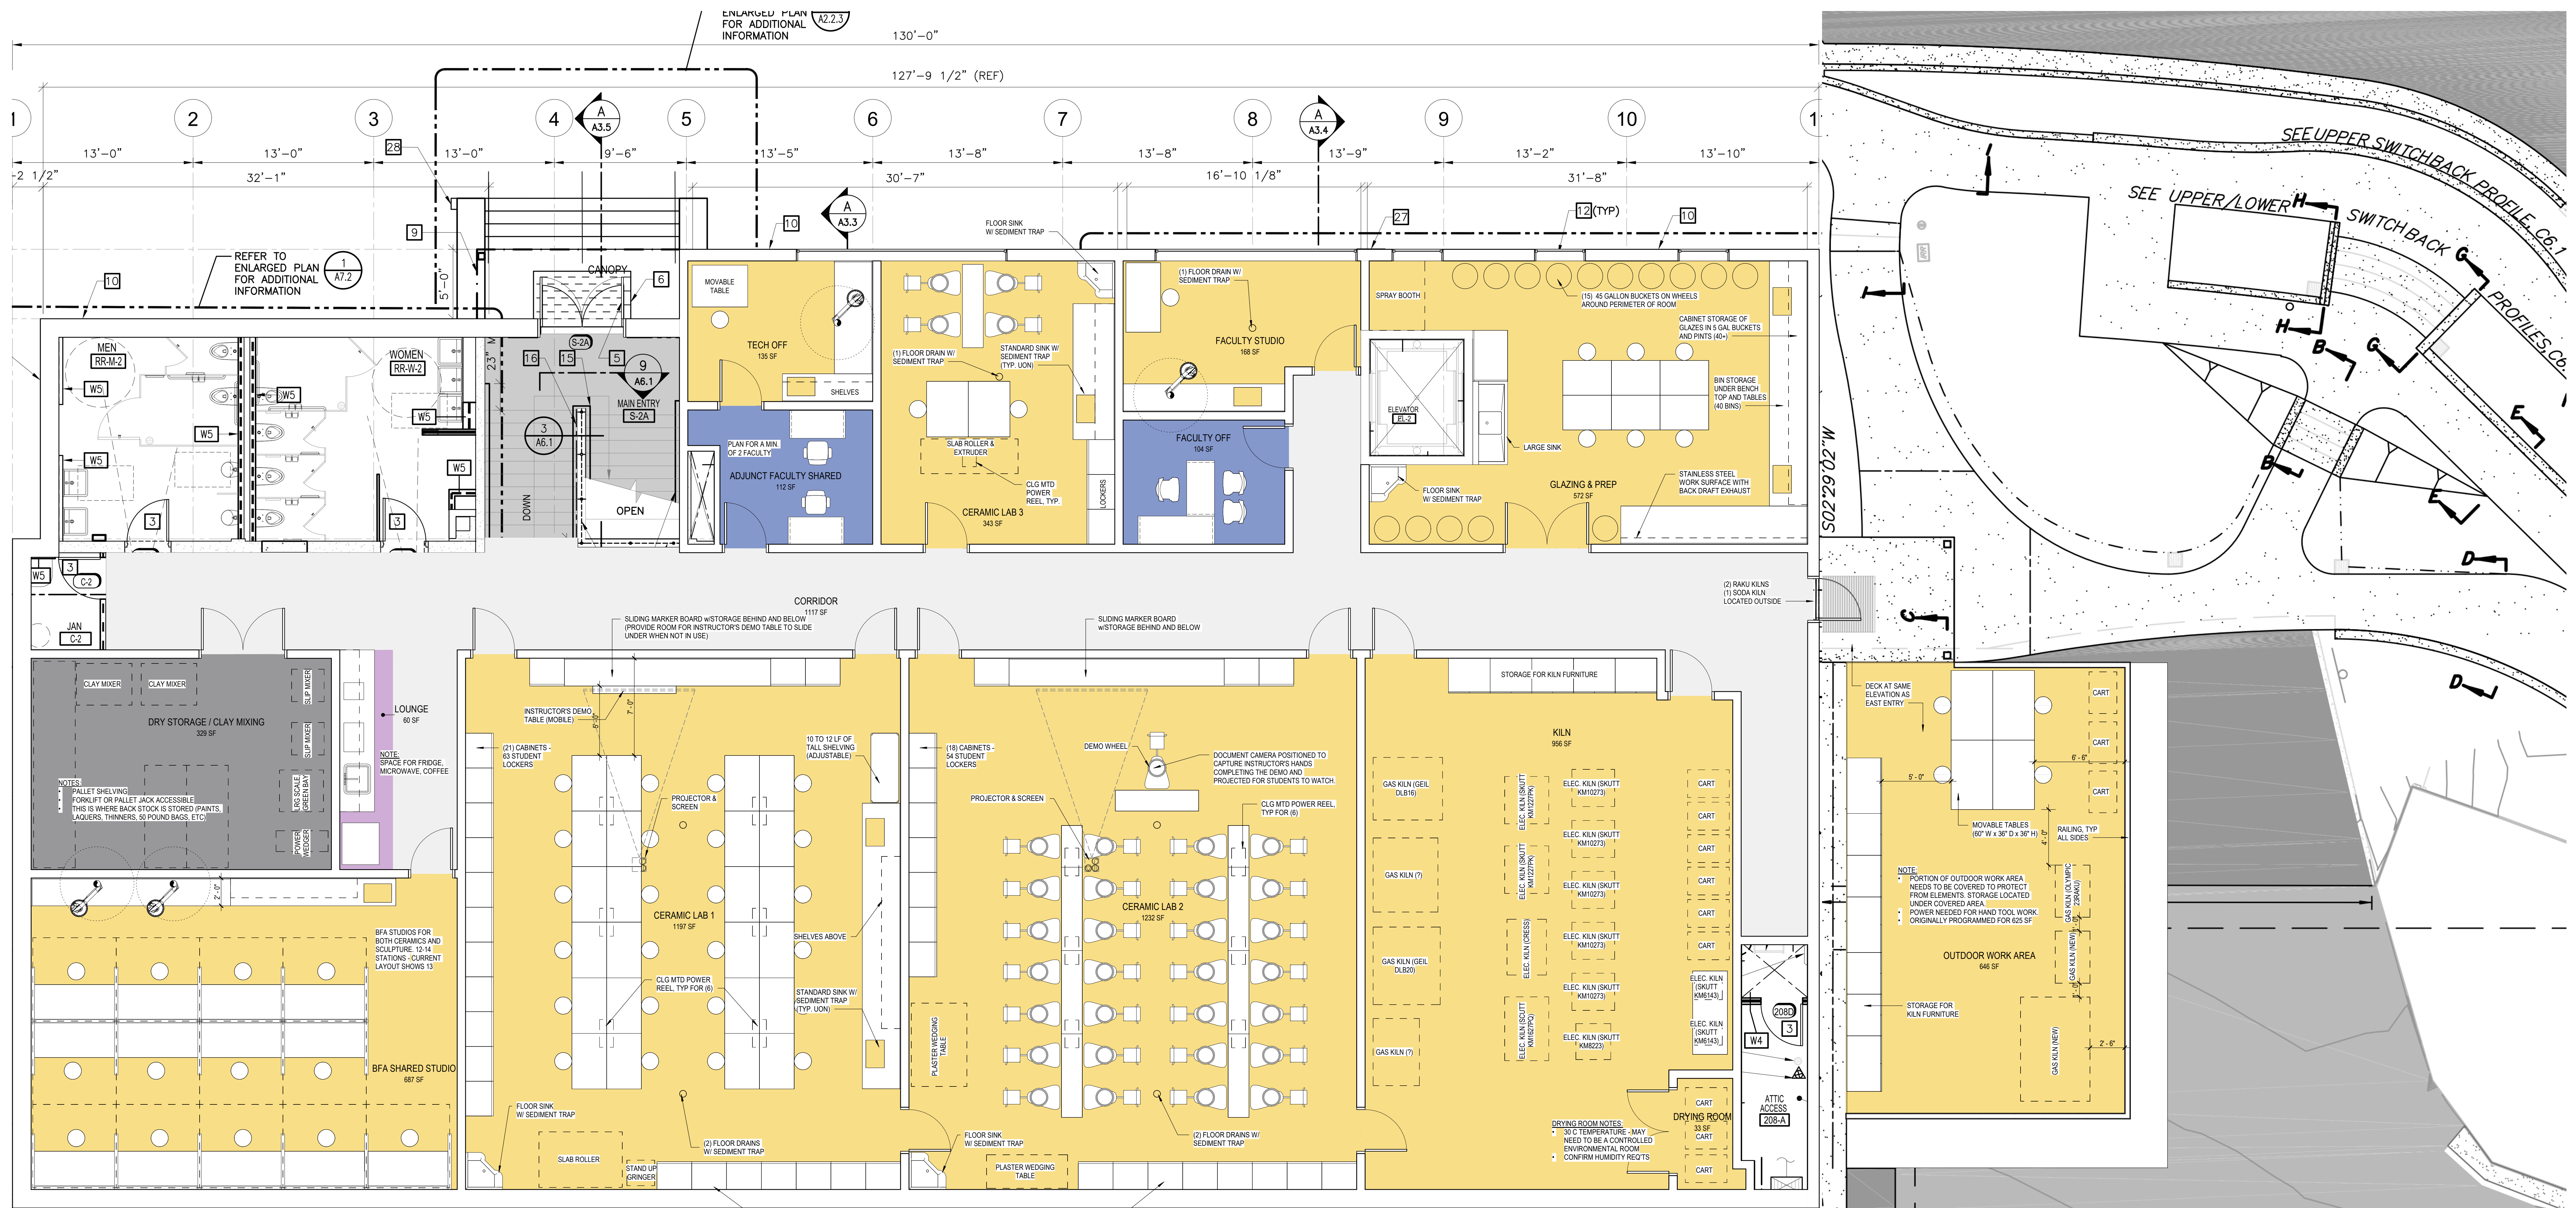

1 LEVEL 1 - FLOOR PLAN - PRESENTATION  
SCALE: 1/4" = 1'-0"

STUDENT LOCKERS  
2.5 FT WIDE x 2 FT TALL x 2 FT DEEP STACKED 3 HIGH PLAN FOR 184 TOTAL - HALF IN HERE HALF IN CERAMIC LAB 2 - CURRENT LAYOUT SHOWS 117. COULD LOCATE ADDITIONAL BELOW THE TEACHING WALL BUT THE NUMBERS DIFFER BETWEEN THE TWO CLASSROOMS

GRAPHIC SCALE: 1/8" = 1'-0"

1 LEVEL 2 FLOOR PLAN - PRESENTATION  
SCALE: 1/4" = 1'-0"